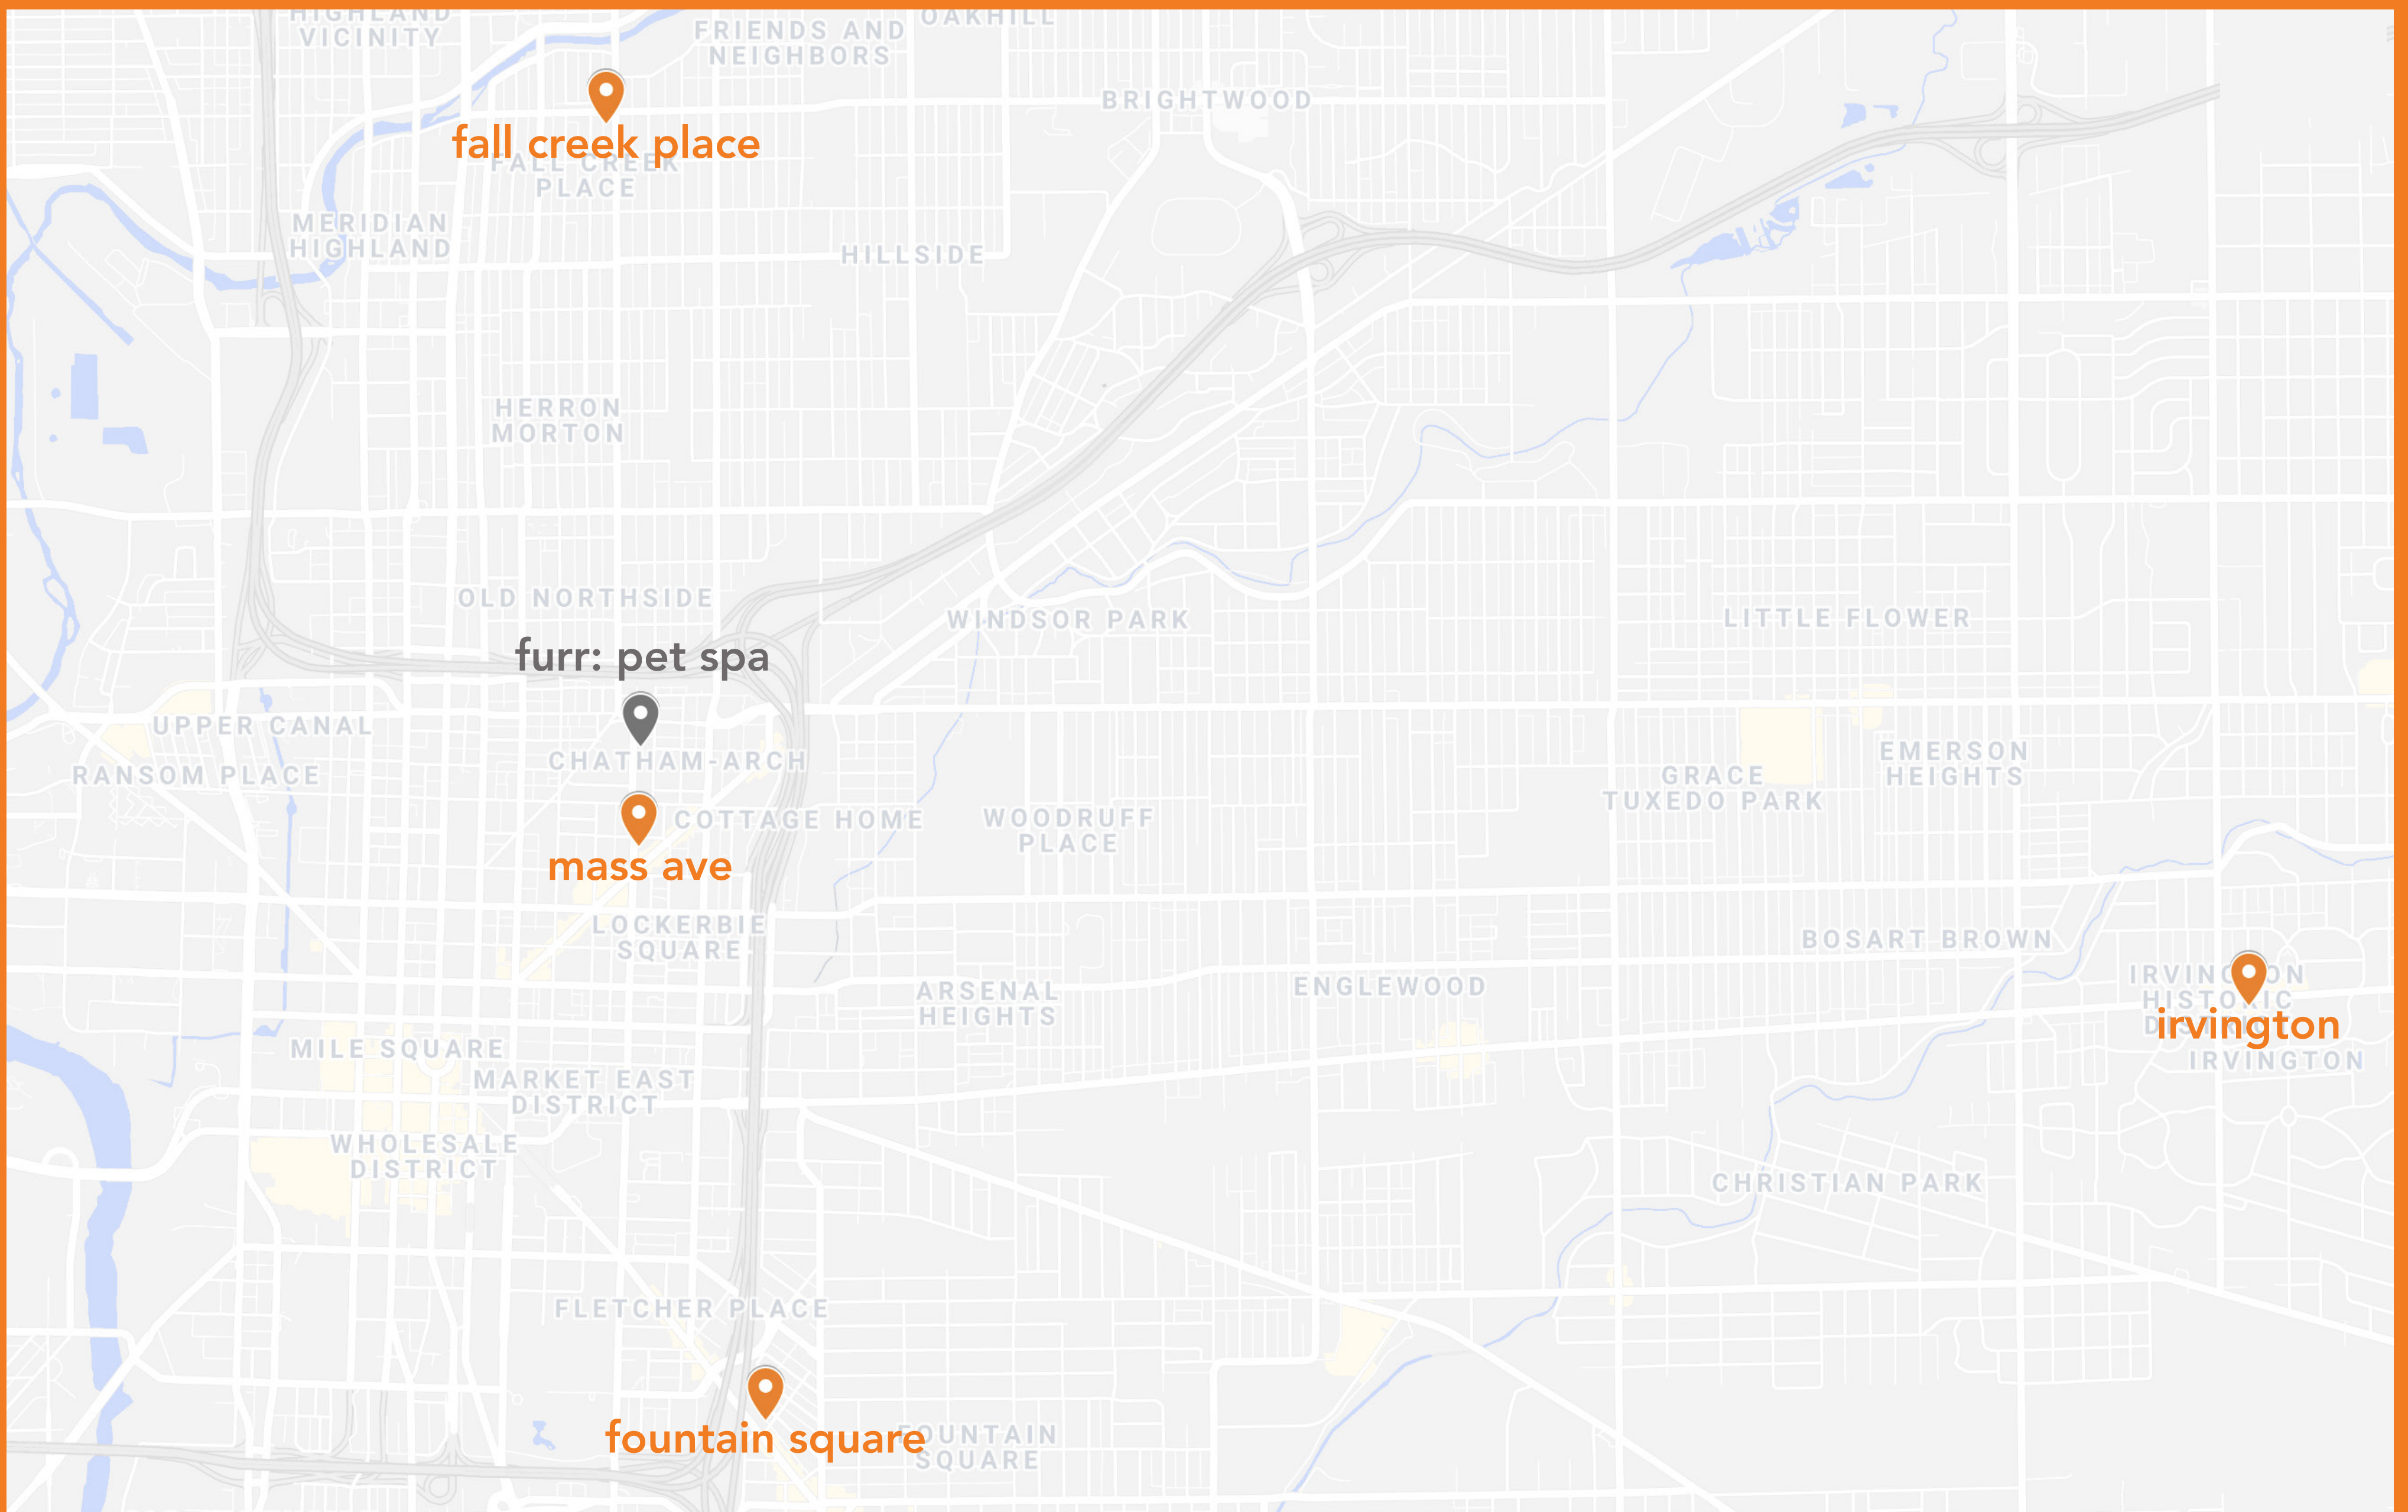

# Five convenient locations in Indianapolis!

citywayanimalclinics.com

## fall creek place

Located at 25th + Central  
2442 N Central Ave, Suite A  
Indianapolis, IN 46205  
317-854-7447

fallcreekplace@citywayanimalclinics.com

## fountain square

Located at Virginia + Grove  
880 Virginia Ave  
Indianapolis, IN 46203  
317-982-5947

fountainsquare@citywayanimalclinics.com

## irvington

Located on Washington St in Irvington  
5541 E Washington St  
Indianapolis, IN 46219  
317-785-3260

irvington@citywayanimalclinics.com

Located off of Mass Ave  
909 N East St  
Indianapolis, IN 46202  
317-737-2502  
info@furrpetspa.com